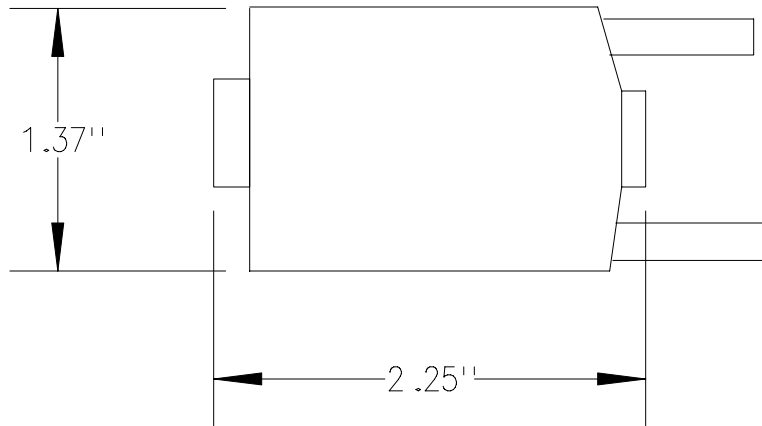

Drawing is for the main body part. There is also a 6 foot cord, with a type A female connector.

Integrity Instruments Inc

DRAWING TITLE

USB232-9 Dimensions